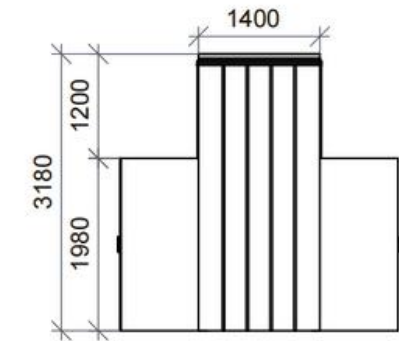

Soft Curtain Drawing

SEAL-TECH, the most user-friendly attachment system