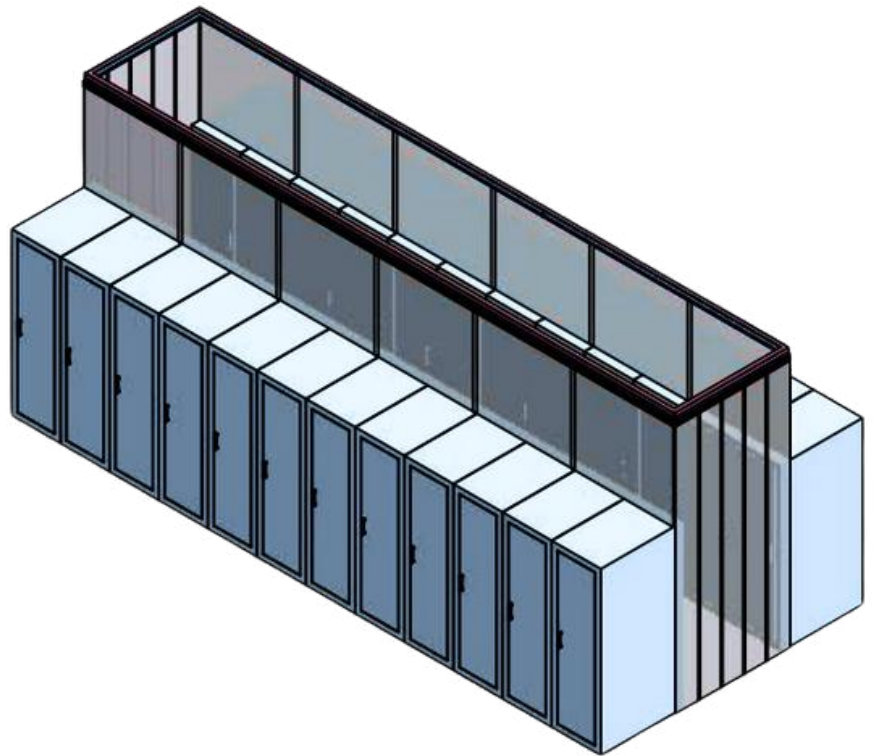

Soft Curtain Drawing

SEAL-TECH, the most user-friendly attachment system