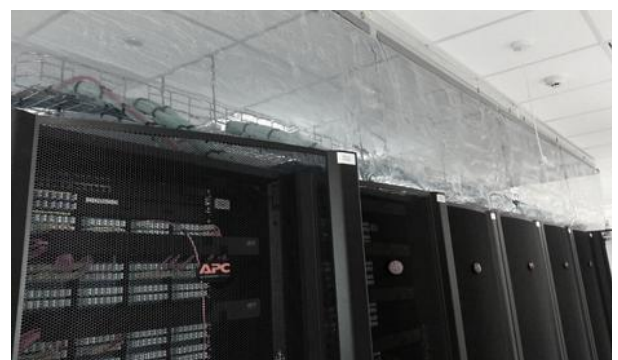

AirStop Soft Wall Containment

Fuse Links

Thermal fuse-link is made of two pieces of metal with soft solder in between that allows the curtains to drop when room temperatures reach 57°C.

UL listed Electro-mechanical McCabe Links with 165°F temperature rating are suitable for gas based fire suppression system. Electro mechanical links are magnetic links that when a signal from the fire suppression system is sensed the curtains drop. This UL 33 listed Fire Links are available in both Thermal and Thermal Electric versions.

SEAL-TECH Attachment System provided with TRAX curtains assures rapid, hassle free installation. After the clear anodized aluminum mounting extrusion is installed, the curtains quickly hang in place, and are secured with a matching cap extrusion.

TRAX curtains can be customised to meet the specific requirement of any facility. TRAX material meet California State Fire Marshall standards. TRAX's ESD Safe Seiden Crystal Anti-Static PVC meets ASTM E-84: NFPA Class A & UBC Class 1 Flame Spread and Smoke density Standards and is NFPA 701 compliant.

Going Green with TRAX Aisle Containment Curtains for Data Centers provides a fast, low-cost solution to better cooling, greater productivity and significant energy savings.