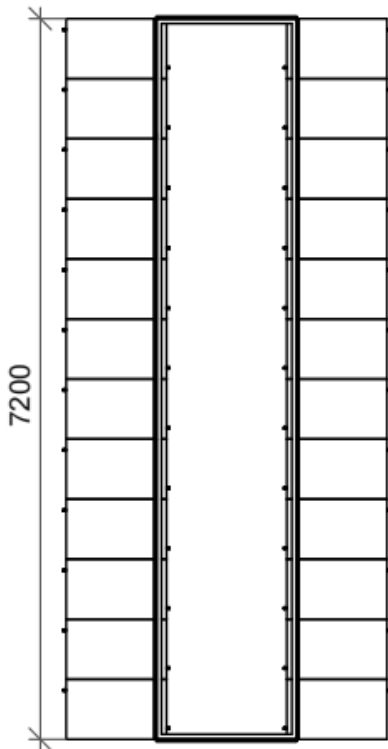

Soft Curtain Drawing

SEAL-TECH, the most user-friendly attachment system