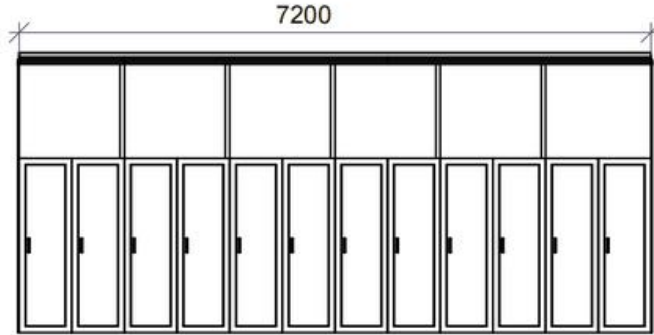

Soft Curtain Drawing

SEAL-TECH, the most user-friendly attachment system