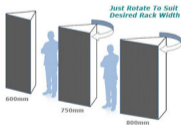

Data Clean®

The Controlled Environment Specialists

A cost effective way to maintain important air flow dynamics within a Data Center. These EziBlank® Wall replacement racks are assembled in minutes, creating a stable rack sized air flow barrier, that can be positioned anywhere and re-used again and again.

Assembled from flat sheet, EziBlank® Wall panels build quickly into a strong, stable triangular structure. Each individual rack consists of 1 sheet of 2315mm x 2180mm. Easily construct a full height rack in seconds.

Pack of 2. Call for special quantity discount pricing.

3 IN 1 value!

3 Sizes in one Rack.

Simply "rotate" the EZIBLANK®/WALL Rack,

Replacement Racks for Containment Installations.
Prevent hot air recirculation in an existing hot or cold containment aisle, or just block an open rack space...

*..just rotate to suit
your desired rack width...*