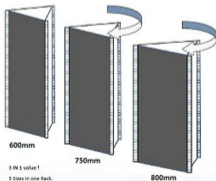

Data Clean®

The Controlled Environment Specialists

A cost effective way to maintain important air flow dynamics within a Data Center. These EziBlank® Wall replacement racks are assembled in minutes, creating a stable rack sized air flow barrier, that can be positioned anywhere and re-used again and again.

Assembled from flat sheet, EziBlank® Wall panels build quickly into a strong, stable triangular structure. Each individual rack consists of 1 sheet of 2315mm x 2180mm. Easily construct a full height rack in seconds.

Pack of 2. Call for special quantity discount pricing.

3 IN 1 value!

3 Sizes in one Rack.

Simply "rotate" the EZIBLANK®/WALL Rack,

Replacement Racks for Containment Installations.
Prevent hot air recirculation in an existing hot or cold containment aisle, or just block an open rack space...

*..just rotate to suit
your desired rack width...*